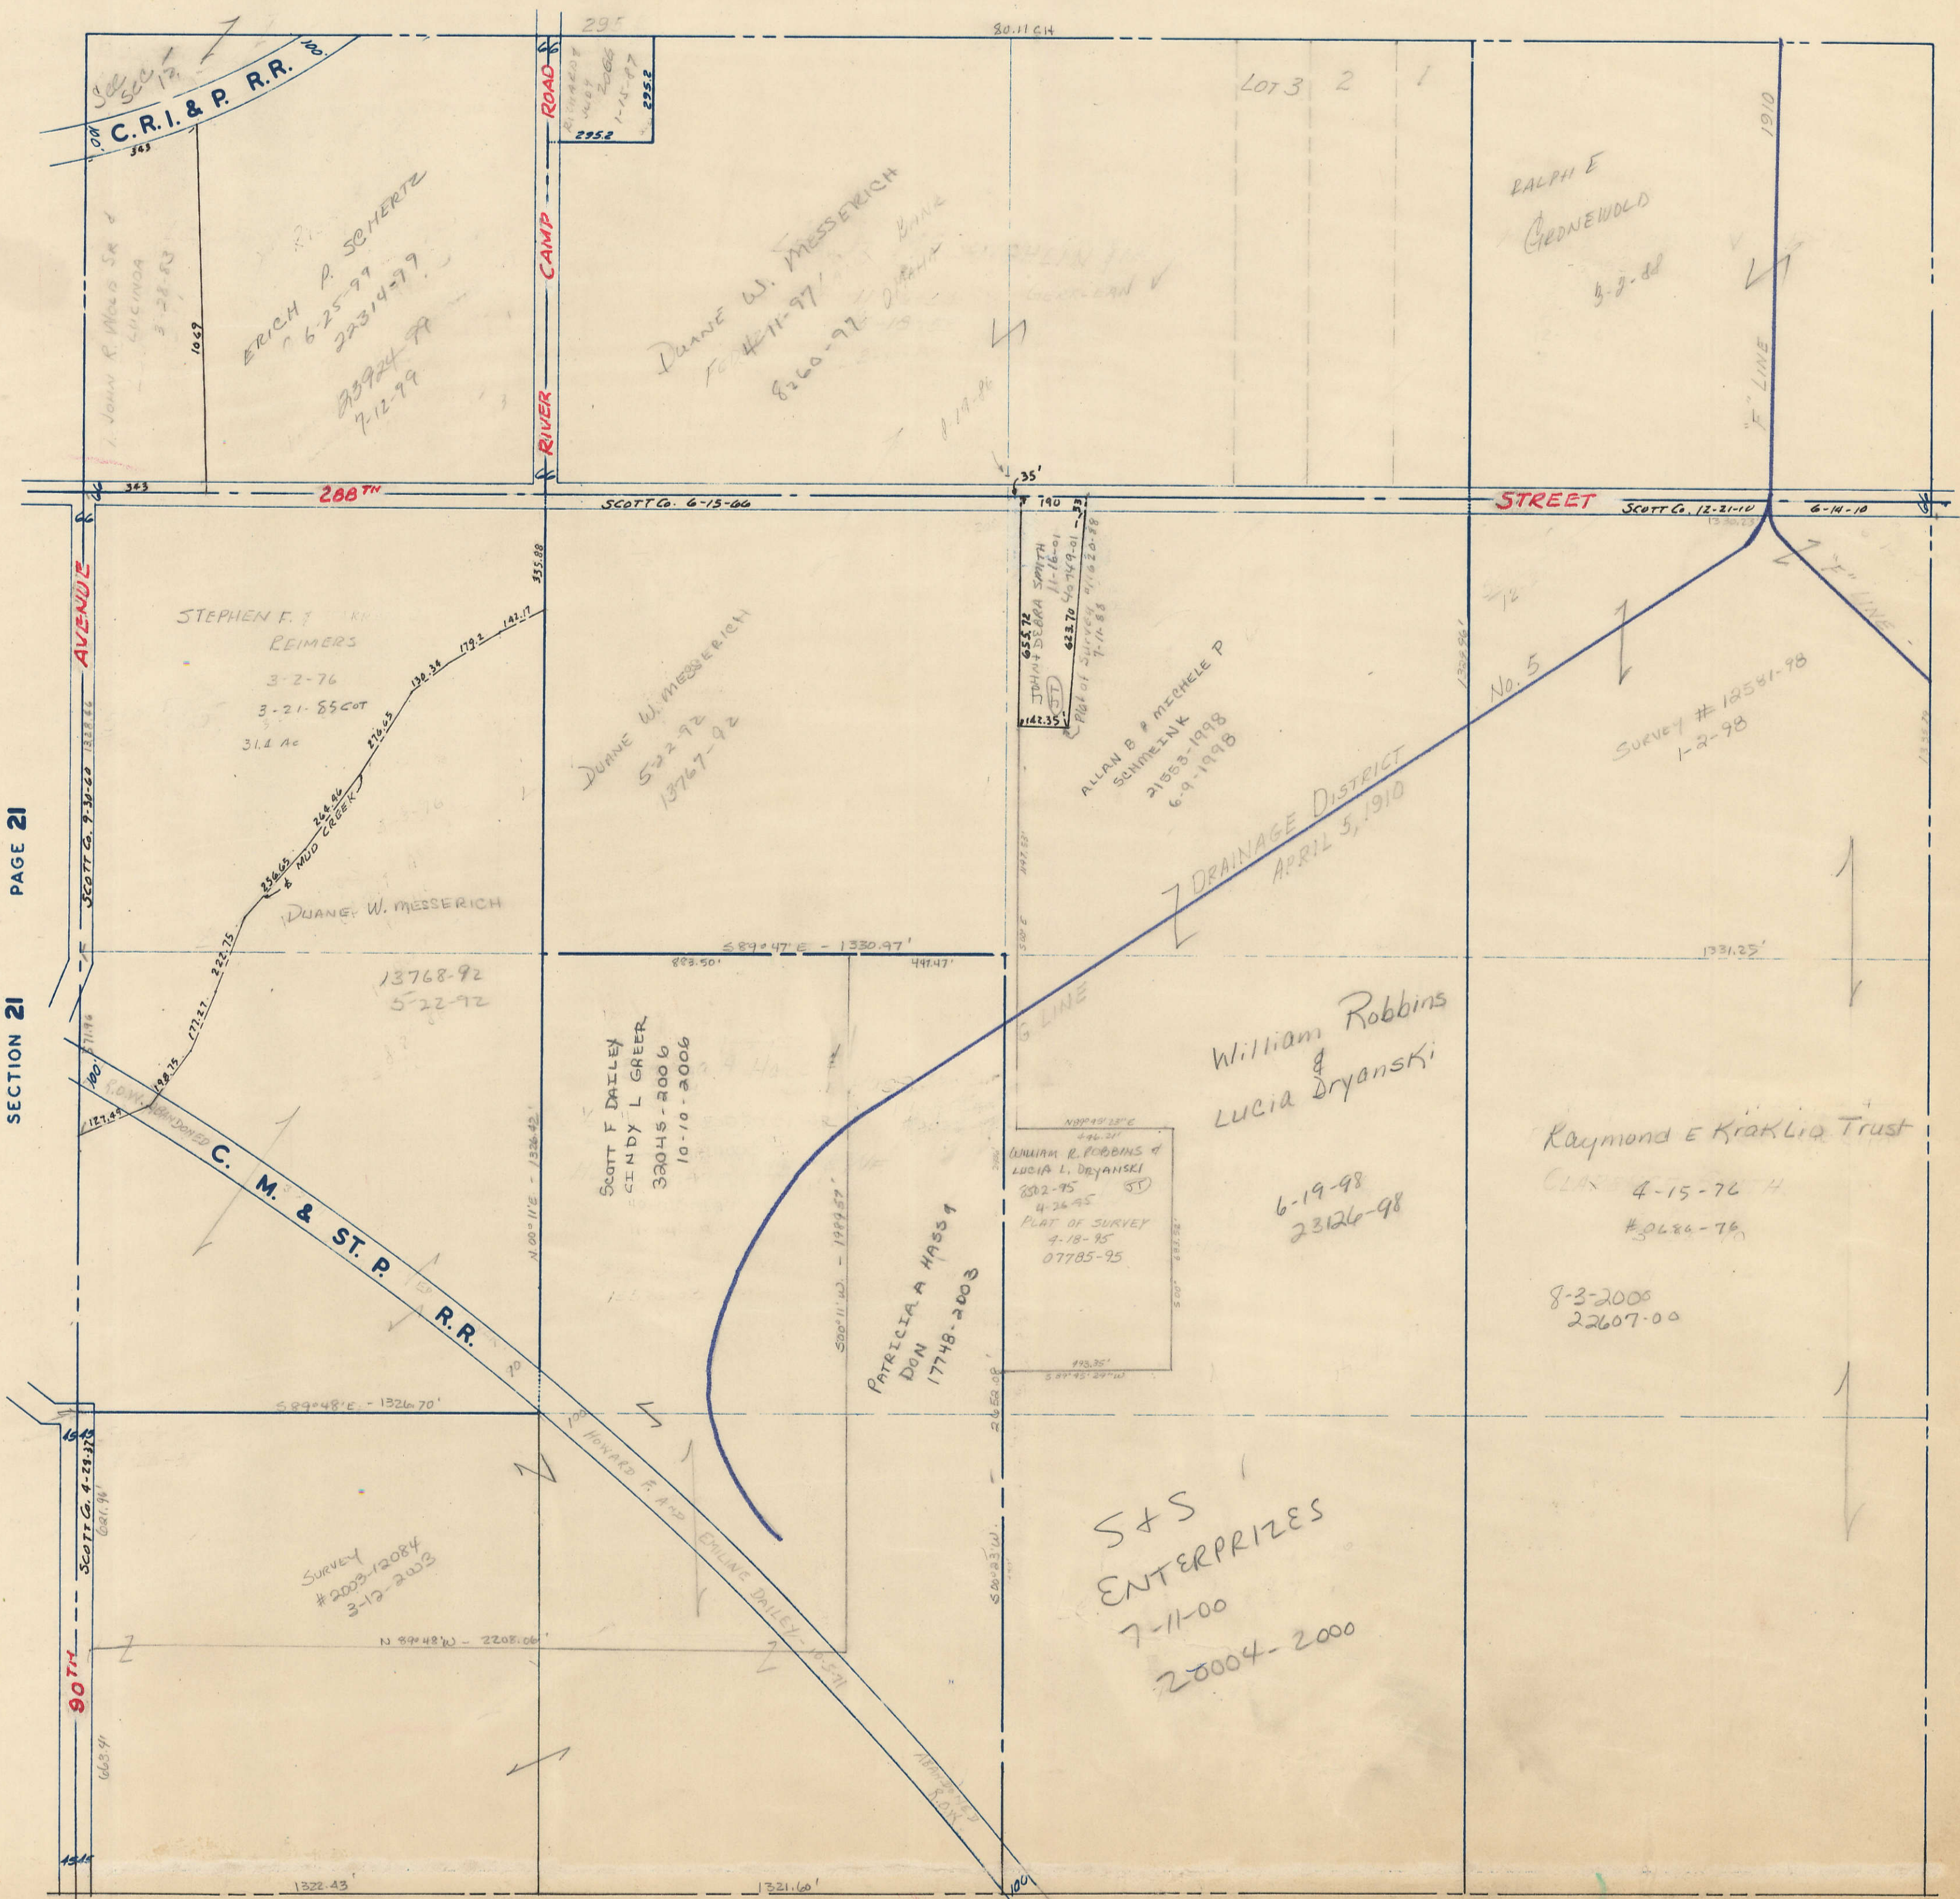

SECTION 22
TOWNSHIP 80 NORTH, RANGE 2 EAST,
5TH PRINCIPAL MERIDIAN
ALLENS GROVE TOWNSHIP
SCOTT COUNTY, IOWA

SCALE: 1 INCH = 330 FEET

TRANSFER PAGE 17

SECTION 15

PAGE 15

SECTION 21 PAGE 21

SECTION 23 PAGE 23